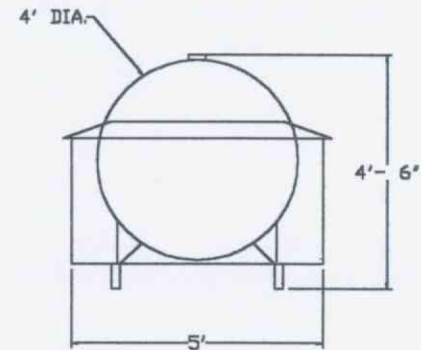

SIDE VIEW

END VIEW

SPECIFICATIONS		COATING: EXTERIOR- RED OXIDE PRIMER/BLUE ENAMEL	TESCO RESOURCES, INC.	
		INTERIOR- NONE		
CAPACITY IN GALLONS: 1000 GALLONS				
LABELING: UL 142 ABOVEGROUND		OPENINGS:	MODEL: TR1KC	
MATERIAL: A569		(3) 2" NPT FITTINGS	CAPACITY: 1,000 GALLONS	
THICKNESS OR GAUGE:		(1) 4" NPT FITTINGS	TYPE: 110% DIKE TANK	
INNER TANK: HEAD- 10 GA		(1) 6" NPT FITTING	DRY WEIGHT: 2,500 LBS.	
SHELL- 10 GA		OTHER ACCESSORIES:	SCALE: NONE	
OUTER DIKE: HEAD- 10 GA			CHECKED:	DRAWN BY:
SHELL- 10 GA			DATE:	APPD BY:
				DWG #: TR1KC