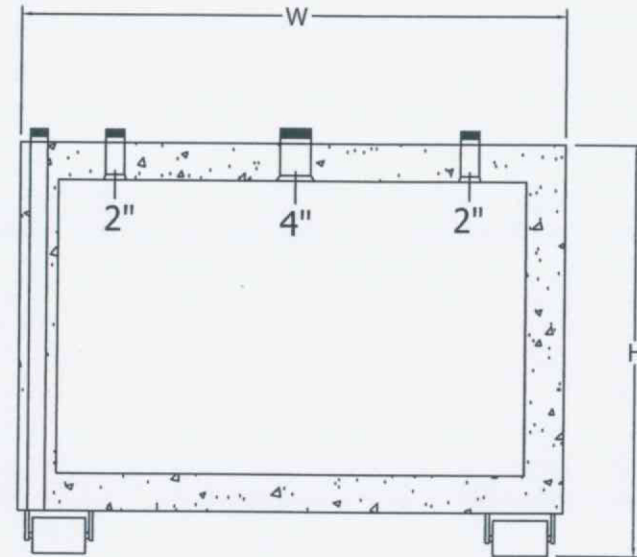

## 2,000 GAL. RENTAL FIRE RATED TANK - TYPICAL LAYOUT

SIDE VIEW

END VIEW

GENERAL SPECIFICATIONS	DIMENSIONS					
	MODEL	GALS.	L	W	H	DRY WT.
CONSTRUCTION STANDARD: UL 2085 2-HOUR FIRE PROTECTED	TR2KFR	2,000	11'2"	6'10"	4'9"	7,400 LBS
CONSTRUCTION MATERIAL: CARBON STEEL						
EXTERIOR FINISH: WHITE EPOXY						
PRIMARY TANK FITTINGS:						
(3) 2" NPT-F						
(2) 4" NPT-F						
(1) 6" NPT-F						
RECOMMENDED INSTALLATION STANDARDS: NFPA 30, NFPA 30A, NFPA 31	NOTES: DIMENSIONS AND SPECIFICATIONS ARE GENERAL AND/OR NOMINAL. CONSULT FACTORY FOR VERIFICATION OF CRITICAL TOLERANCES. DUE TO INVENTORY, PRODUCT UPGRADE AND ADDITIONS, ACTUAL RENTAL UNIT MAY VARY FROM SYSTEM SHOWN.					

# TESCO RESOURCES, INC.

TEL: (800) 33-TESCO (338-3726)

MODEL	TR2KFR
GALS.	2,000 GALLONS
TYPE	2-HOUR FIRE RATED DOUBLE WALL
DRY WT.	7,400 LBS.
SCALE: NONE	CHECKED:
DRAWN BY:	DATE:
APPD BY:	DWG #: TR2KFR