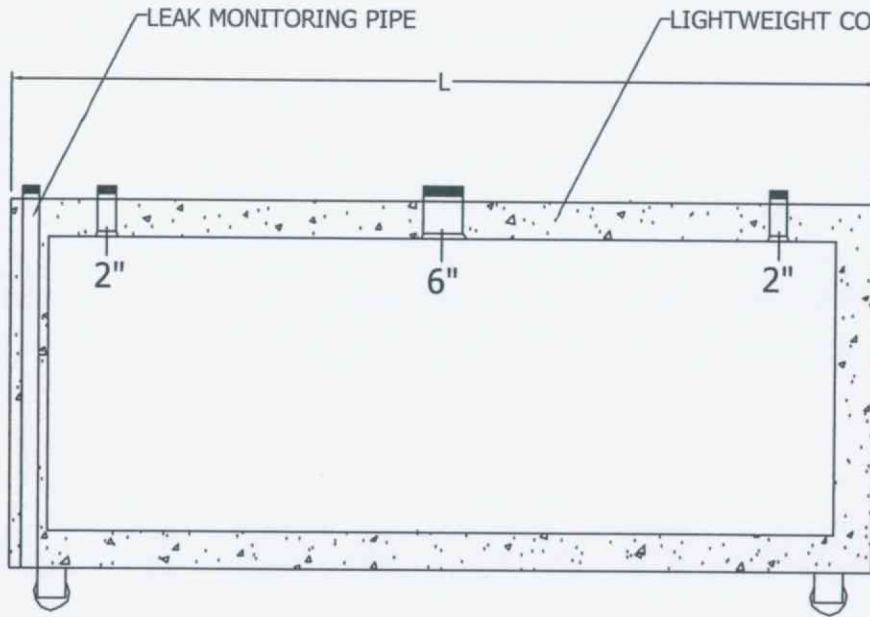

## 2,000 GAL. RENTAL FIRE RATED TANK - TYPICAL LAYOUT

SIDE VIEW

END VIEW

GENERAL SPECIFICATIONS	DIMENSIONS					
	MODEL	GALS.	L	W	H	DRY WT.
CONSTRUCTION STANDARD: UL 2085 2-HOUR FIRE PROTECTED	TR2KFR	2,000	11'2"	6'10"	4'9"	7,400 LBS
CONSTRUCTION MATERIAL: CARBON STEEL						
EXTERIOR FINISH: WHITE EPOXY						
PRIMARY TANK FITTINGS:						
(3) 2" NPT-F						
(2) 4" NPT-F						
(1) 6" NPT-F						
RECOMMENDED INSTALLATION STANDARDS: NFPA 30, NFPA 30A, NFPA 31	NOTES: DIMENSIONS AND SPECIFICATIONS ARE GENERAL AND/OR NOMINAL. CONSULT FACTORY FOR VERIFICATION OF CRITICAL TOLERANCES. DUE TO INVENTORY, PRODUCT UPGRADE AND ADDITIONS, ACTUAL RENTAL UNIT MAY VARY FROM SYSTEM SHOWN.					

# TESCO RESOURCES, INC.

TEL: (800) 33-TESCO (338-3726)

MODEL	TR2KFR
GALS.	2,000 GALLONS
TYPE	2-HOUR FIRE RATED DOUBLE WALL
DRY WT.	7,400 LBS.
SCALE: NONE	CHECKED:
DRAWN BY:	DATE:
APPD BY:	DWG #: TR2KFR