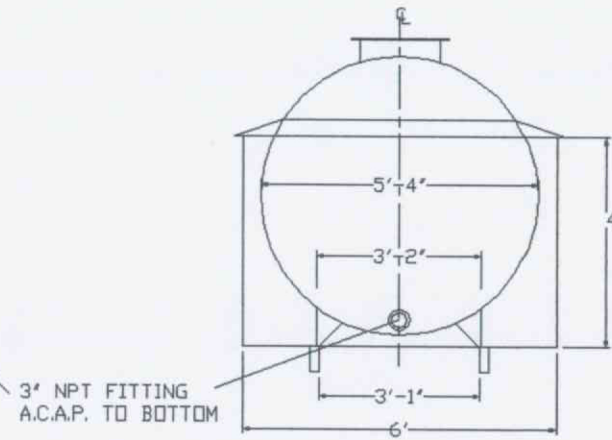

SIDE VIEW

END VIEW

SPECIFICATIONS

COATING: EXTERIOR- RED OXIDE PRIMER/BLUE ENAMEL

INTERIOR- NONE

CAPACITY IN GALLONS: 3000 GALLONS

LABELING: UL 142 ABOVEGROUND

MATERIAL: A569

THICKNESS OR GAUGE:

INNER TANK: HEAD- 7 GA
SHELL- 7 GA

OUTER DIKE: HEAD- 3/16"
SHELL- 3/16"

OPENINGS:

- (3) 2" NPT FITTINGS
- (2) 3" NPT FITTINGS
- (1) 18" LOOSE BOLT MANWAY

OTHER ACCESSORIES:

TESCO RESOURCES, INC

TEL: (800) 33-tesco (338-3726)

MODEL TR3KC

CAPACITY 3,000 GALLONS

TYPE 110% DIKE TANK

DRY WEIGHT 6,200 LBS.

SCALE: NONE	CHECKED:	DRAWN BY:	DATE:	APPD BY:	DWG #: TR3KC
-------------	----------	-----------	-------	----------	--------------